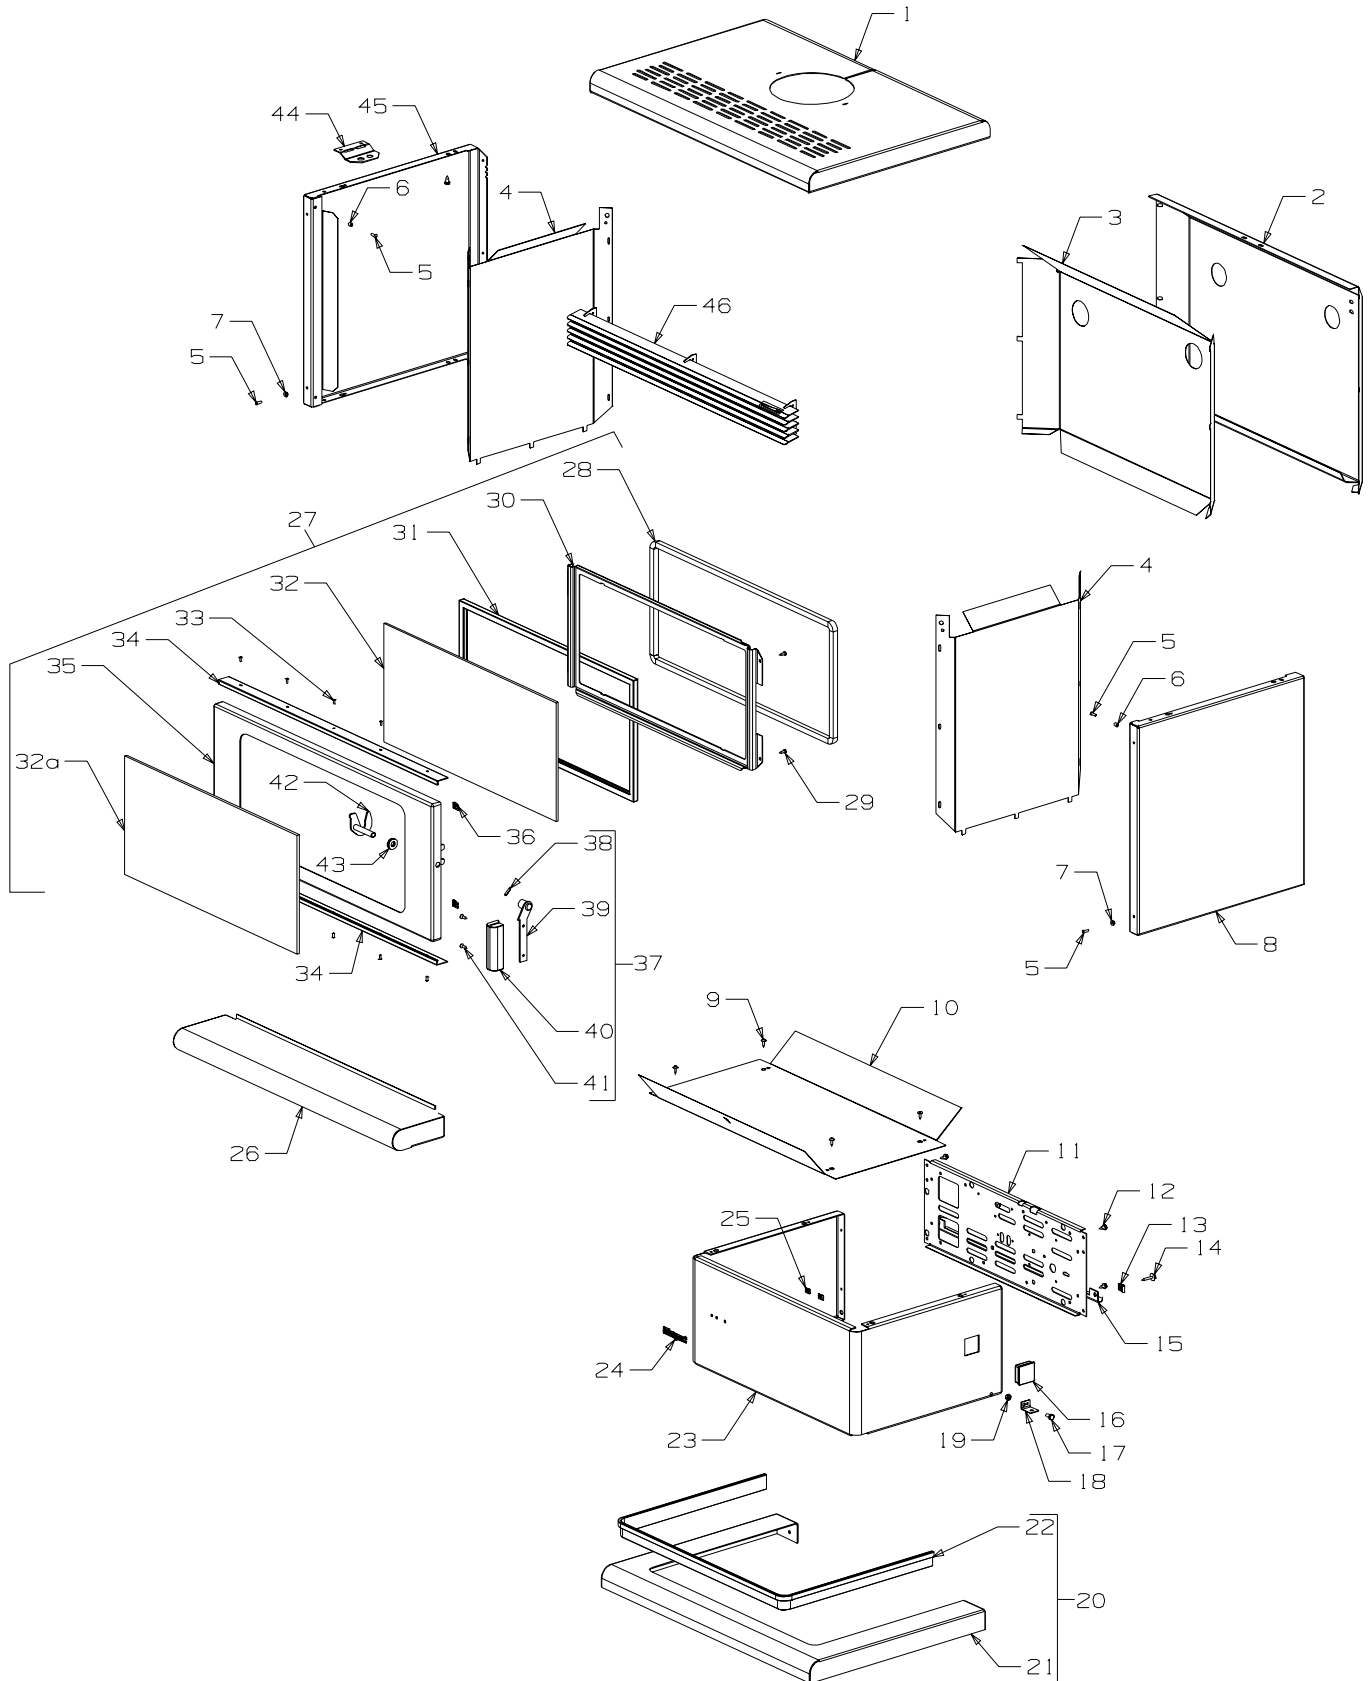

From Serial Number 3026861

Month and Year of Manufacture: From December 2002

Item No	Part No	Description	Qty	Item No	Part No	Description	Qty
1	786822	Panel-Top - Black	1	23	794066	Pedestal Assy - Black	1
	786830	Panel-Top - Grey	1		794070	Pedestal Assy - Grey	1
2	786823	Panel-Rear - Black	1	24	584581	Badge	1
	786818	Panel-Rear - Grey	1	25	503381	Push Fix, Spire	2
3	986492	Heatshield-Back	1	26	986691	Shelf Assy-Ash - Black	1
4	986121	Heatshield-Side	2		786850	Shelf Assy-Ash - Grey	1
5	501303	Rivet-Pop 4.0 Dia x 7.9	6	27	786829	Door Assy - Black	1
6	986148	Spacer-Grille	2	28	786773	• Seal-Door, 11.5mm square	1
7	986149	Spacer-Front Panel	2	29	501480	• Screw; S/T 8 x .5	4
8	786828	Panel-RH Side - Black	1	30	986485	• Retainer-Glass	1
	794033	Panel-RH Side - Grey	1	31	786774	• Seal Kit-Door Glass	1
9	503005	Screw, S/T 10 x .5	4	32	786784	• Glass - 5 x 518 x 243 (complete with seal)	1
10	986491	Heatshield-Bottom	1	32a	794038	• Glass - 4 x 655 x 280	1
11	791150	Panel-Pedestal, Back - Black	1	33	503429	• Rivet-Pop 3.2 Dia x 4.8	10
	794034	Panel-Pedestal, Back - Grey	1	34	994039	• Trim-Door - Black	2
12	503259	Screw; S/T 10 x .5	19	35	786824	• Panel-Door, Complete - Black (No Glass)	1
13	503388	Nut-Spire	6	36	503001	• Nut-Spire	4
14	503459	Screw, S/T 12 x 25	6	37	786772	• Handle Assy-Door 10mm	1
15	995612	Bracket-Seismic Restraint	1	38	503006	• Pin, Tension 4.0 x 16	1
16	586155	Plug-Switch Hole	1	39	986605	• Handle-Assy	1
17	501959	Screw, Set M6 x 12 HEX	9	40	586161	• Handle-Door	1
18	986413	Bracket-Seismic Restraint	2	41	503004	• Screw; CSK No. 8 x 5/8"	2
19	501602	Nut, M8 Hex	13	42	986487	• Latch Door Assy 10mm	1
20	994030	Foot Assy - Black	1	43	501704	• Washer, Flat 10 x 19 x 1.6	3
21	986483	NOT AVAILABLE	1	44	986147	Brace-Side Panel	1
22	994027	• Trim-Pedestal - Black	1	45	786825	Panel-LH Side - Black	1
	994040	Foot Assy - Grey	1		786820	Panel-LH Side - Grey	1
	986483	NOT AVAILABLE	1	46	786816	Grille-5 Louvre - Black	1
	994041	• Trim-Pedestal - Grey	1				