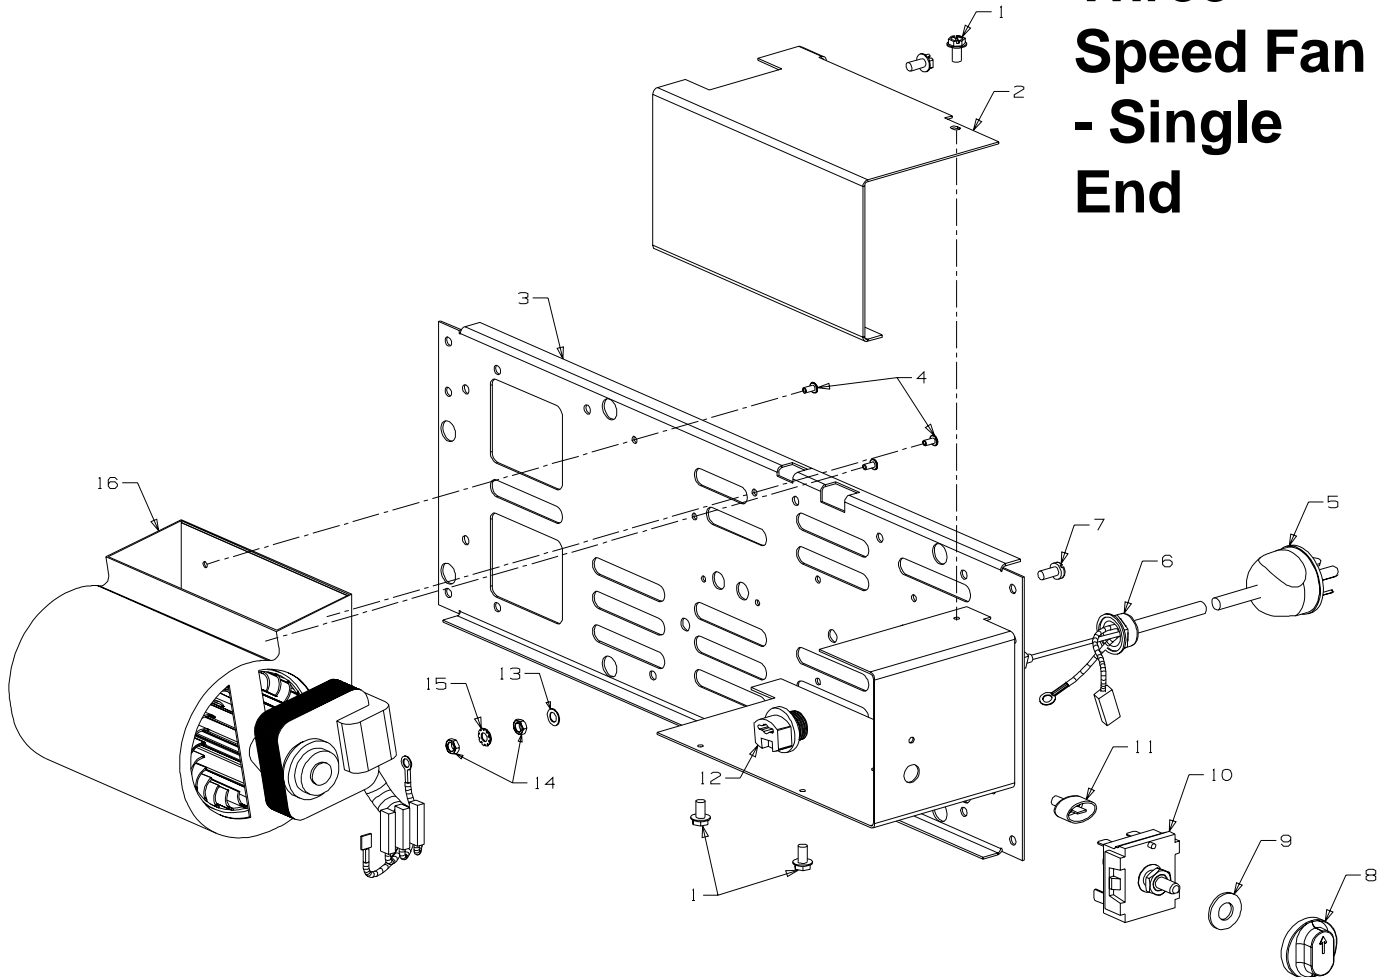

Bold Text = Assemblies
Bulleted Text = Items included in Assemblies

Three Speed Fan - Single End

Part No's. 986364 Fan Assembly - Black

Item No	Part No	Description	Qty	Item No	Part No	Description	Qty
1	501110	Screw, S/T 6 x .25	4	9	501704	Washer, Flat 10 x 19 x 1.6	1
2	986187	Cover-Fan Motor	1	10	585624	Switch-4 Position	1
3	986192	Panel Assy-Fan - Black	1	11	588507	Terminal-Utilux, 6.3mm	1
4	501767	Rivet-Pop 3.2 Dia x 3.2	3	12	502068	Clamp-Cable	1
5	588086	Loom-3 Pin 75v	1	13	503106	Washer, Flat M5	2
6	577089	Nut-Cable	1	14	501856	Nut, M5	2
7	501857	Screw, Pan M5 x 10	1	15	503371	Washer-Fan Disc 5 ID x 10 OD	1
8	585625	Knob-Fan Switch	1	16	786174	Fan-3 Speed	1