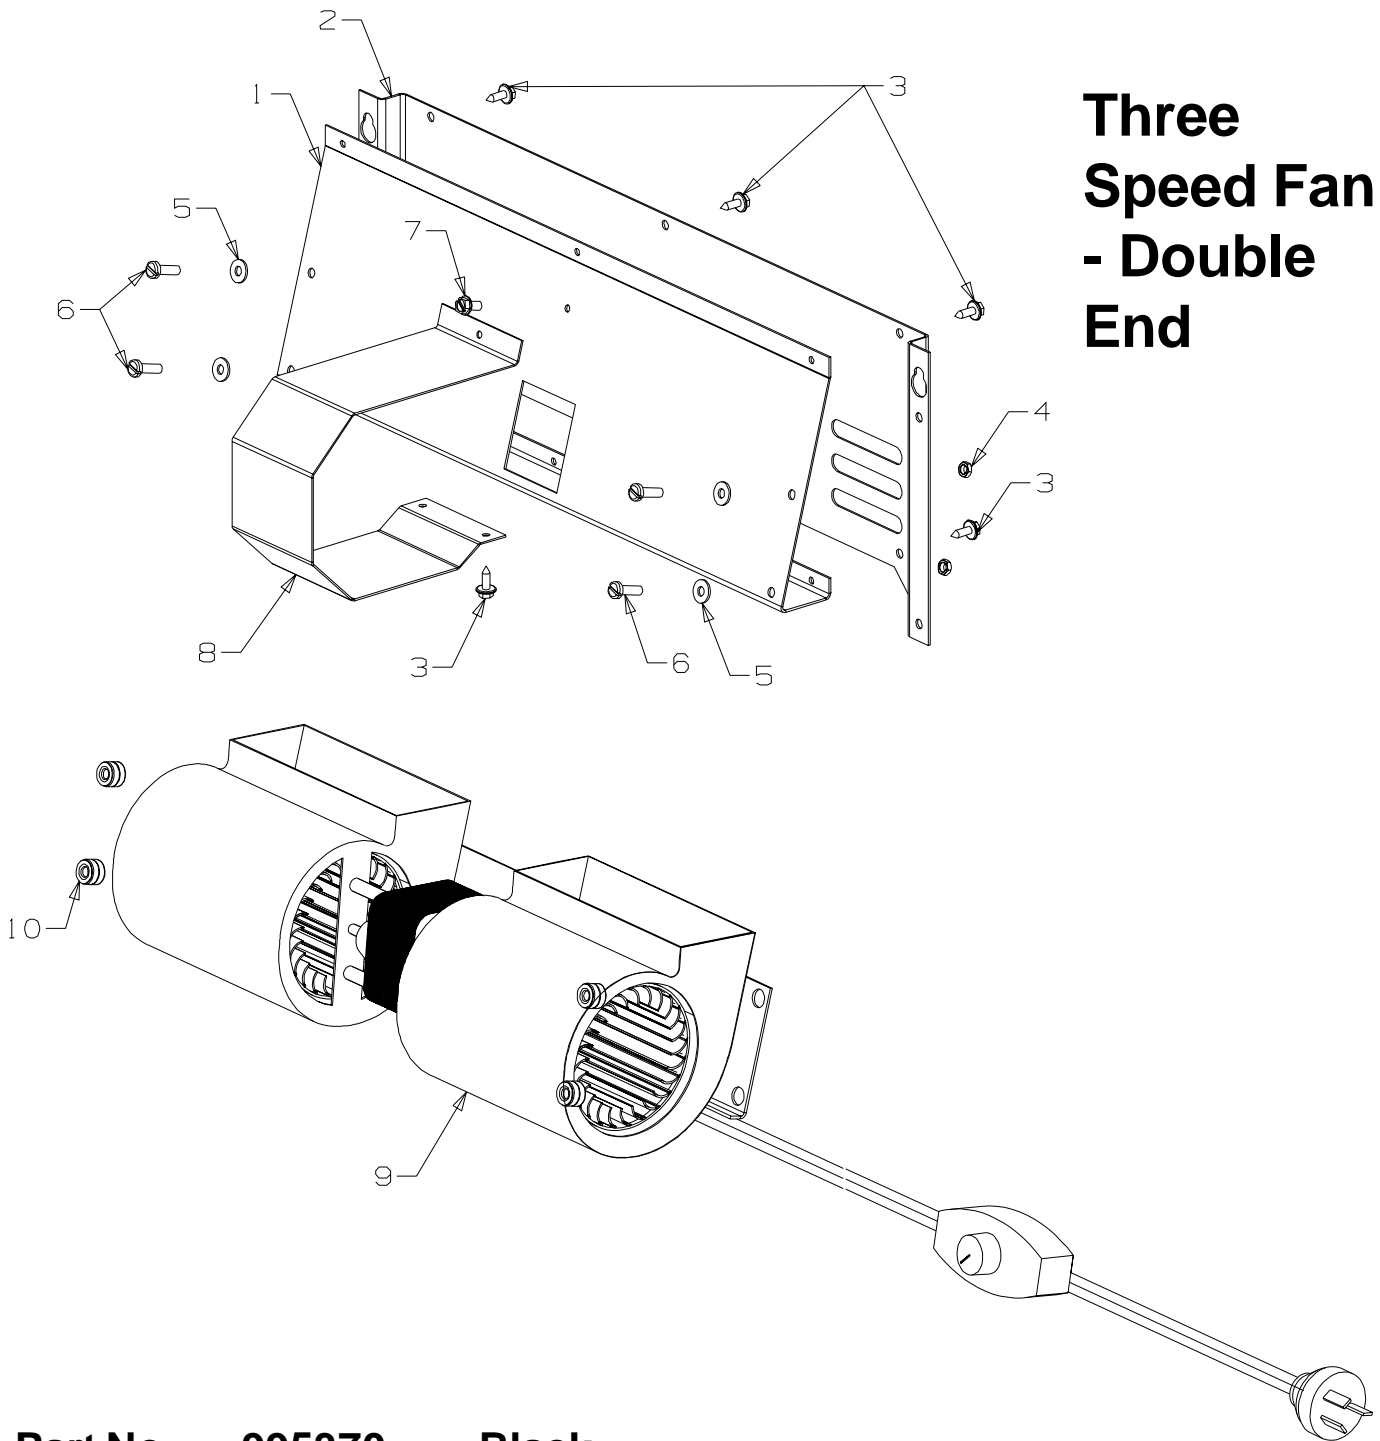

Bold Text = Assemblies
Bulleted Text = Items included in Assemblies

Three Speed Fan - Single End

Part No's. 986364 Fan Assembly - Black

Item No	Part No	Description	Qty	Item No	Part No	Description	Qty
1	501110	Screw, S/T 6 x .25	4	9	501704	Washer, Flat 10 x 19 x 1.6	1
2	986187	Cover-Fan Motor	1	10	585624	Switch-4 Position	1
3	986192	Panel Assy-Fan - Black	1	11	588507	Terminal-Utilux, 6.3mm	1
4	501767	Rivet-Pop 3.2 Dia x 3.2	3	12	502068	Clamp-Cable	1
5	588086	Loom-3 Pin 75v	1	13	503106	Washer, Flat M5	2
6	577089	Nut-Cable	1	14	501856	Nut, M5	2
7	501857	Screw, Pan M5 x 10	1	15	503371	Washer-Fan Disc 5 ID x 10 OD	1
8	585625	Knob-Fan Switch	1	16	786174	Fan-3 Speed	1

Three Speed Fan - Double End

Part No. 995370 Black

Item No	Part No	Description	Qty	Item No	Part No	Description	Qty
1	995369	Panel-Mounting, Fan	1	9	787125	Fan - 3 Speed Double End Incl. Cord Switch	1
2	995368	Panel-Rear, Fan - Black	1	10	503671	Grommet, Fan 14mm OD x 6mm ID	4
3	503630	Screw, S/T 10 x .4	10	NOT ILLUSTRATED			
4	503511	Nut, M5 Hex	4				
5	500848	Washer; Flat 3/16" x .5	4	503054	Tie-Nylon Cable	1	
6	501580	Screw, Pan M5 x 16	4	586734	Bush-Plastic	1	
7	501110	Screw; S/T 6 x .25	1				
8	995367	Cover-Fan Motor	1				

Fan Assy - Remote Control

Part No. 995398 Black

Item No	Part No	Description	Qty	Item No	Part No	Description	Qty
1	995368	Panel-Rear,Fan - Black	1	10	501580	Screw, Pan M5 x 16	4
2	503630	Screw; S/T 10 x .4	11	11	786732	Fan-3 Speed Double End	1
3	595397	CircuitBoard-Remote	1	12	995367	Cover-FanMotor	1
4	591287	Lead-P/C Board	1	NOT ILLUSTRATED			
5	503259	Screw; S/T 10 x .4	2				
6	995369	Panel-Mounting, Fan	1				
7	586734	Bush-Plastic	1		503054	Tie-Nylon Cable	1
8	503511	Nut, Nyloc M5	4		588068	Loom-3 Pin, Fan V 75	1
9	500848	Washer; Flat 3/16"	4		595396	Remote Control-Handpiece	1