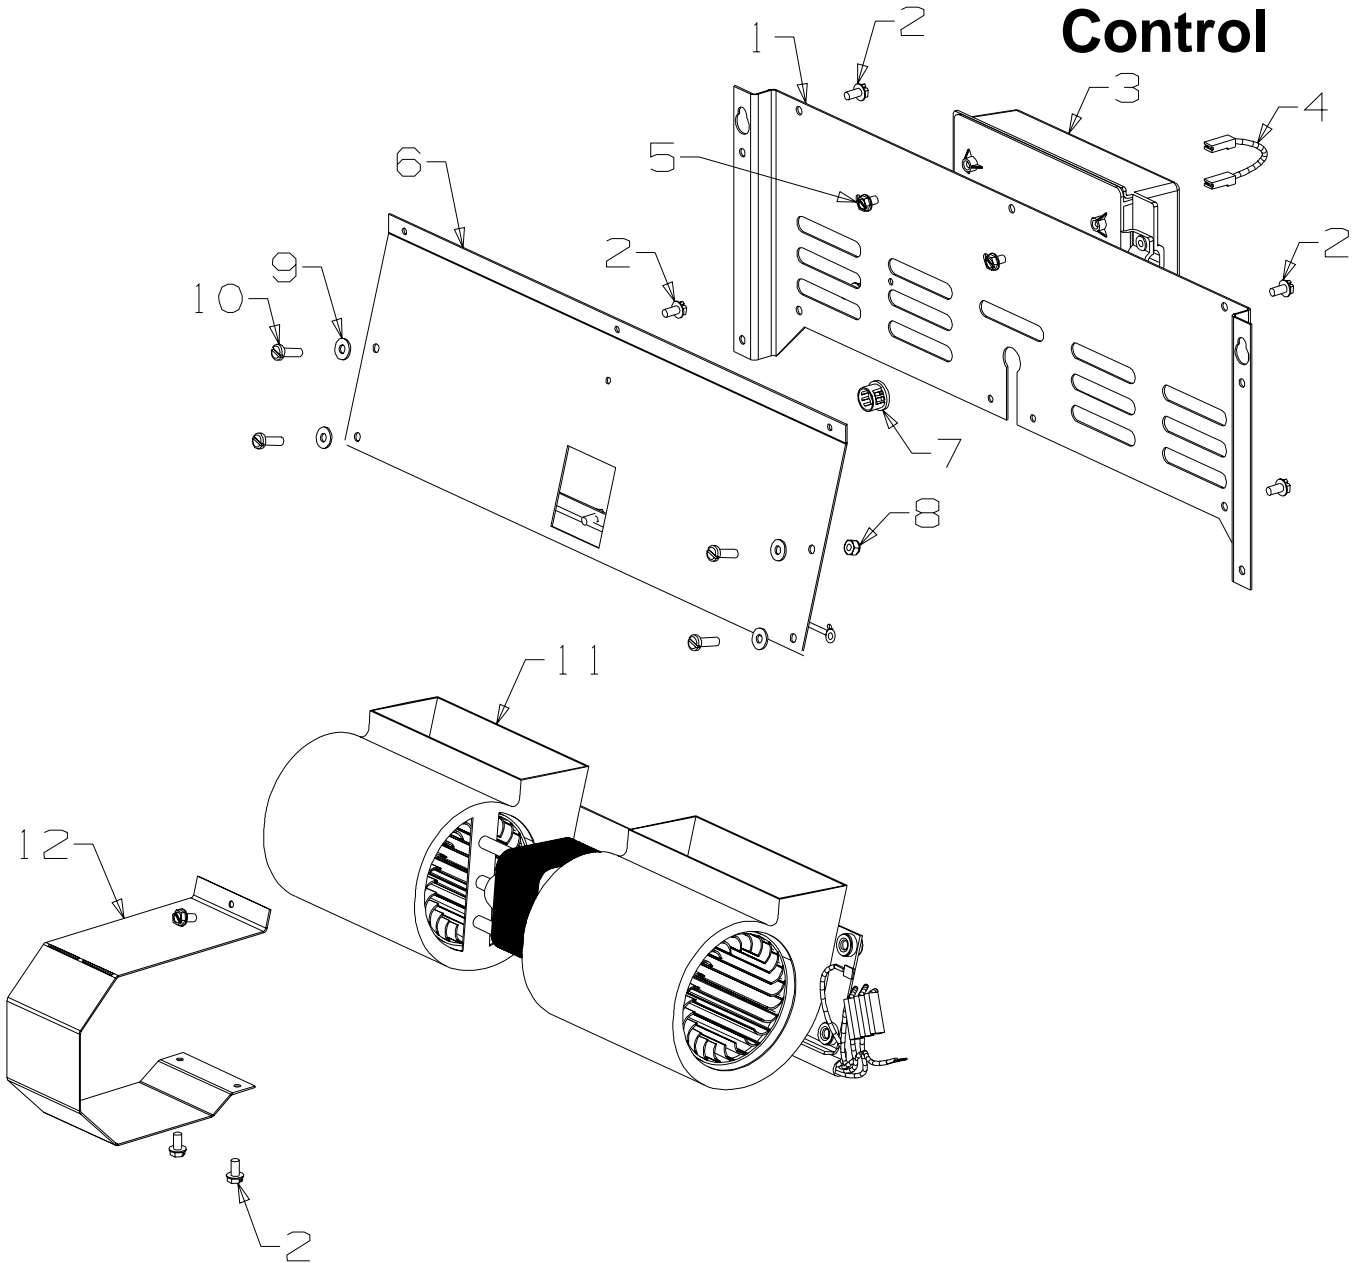

Bold Text = Assemblies
Bulleted Text = Items included in Assemblies

Three Speed Fan - Single End

Part No's. 986364 Fan Assembly - Black

Item No	Part No	Description	Qty	Item No	Part No	Description	Qty
1	501110	Screw, S/T 6 x .25	4	9	501704	Washer, Flat 10 x 19 x 1.6	1
2	986187	Cover-Fan Motor	1	10	585624	Switch-4 Position	1
3	986192	Panel Assy-Fan - Black	1	11	588507	Terminal-Utilux, 6.3mm	1
4	501767	Rivet-Pop 3.2 Dia x 3.2	3	12	502068	Clamp-Cable	1
5	588086	Loom-3 Pin 75v	1	13	503106	Washer, Flat M5	2
6	577089	Nut-Cable	1	14	501856	Nut, M5	2
7	501857	Screw, Pan M5 x 10	1	15	503371	Washer-Fan Disc 5 ID x 10 OD	1
8	585625	Knob-Fan Switch	1	16	786174	Fan-3 Speed	1

Three Speed Fan - Double End

Part No. 995370 Black

Item No	Part No	Description	Qty	Item No	Part No	Description	Qty
1	995369	Panel-Mounting, Fan	1	9	787125	Fan - 3 Speed Double End Incl. Cord Switch	1
2	995368	Panel-Rear, Fan - Black	1	10	503671	Grommet, Fan 14mm OD x 6mm ID	4
3	503630	Screw, S/T 10 x .4	10	NOT ILLUSTRATED			
4	503511	Nut, M5 Hex	4				
5	500848	Washer; Flat 3/16" x .5	4	503054	Tie-Nylon Cable	1	
6	501580	Screw, Pan M5 x 16	4	586734	Bush-Plastic	1	
7	501110	Screw; S/T 6 x .25	1				
8	995367	Cover-Fan Motor	1				

Fan Assy - Remote Control

Part No. 995398 Black

Item No	Part No	Description	Qty	Item No	Part No	Description	Qty
1	995368	Panel-Rear,Fan - Black	1	10	501580	Screw, Pan M5 x 16	4
2	503630	Screw; S/T 10 x .4	11	11	786732	Fan-3 Speed Double End	1
3	595397	CircuitBoard-Remote	1	12	995367	Cover-FanMotor	1
4	591287	Lead-P/C Board	1	NOT ILLUSTRATED			
5	503259	Screw; S/T 10 x .4	2				
6	995369	Panel-Mounting, Fan	1				
7	586734	Bush-Plastic	1		503054	Tie-Nylon Cable	1
8	503511	Nut, Nyloc M5	4		588068	Loom-3 Pin, Fan V 75	1
9	500848	Washer; Flat 3/16"	4		595396	Remote Control-Handpiece	1