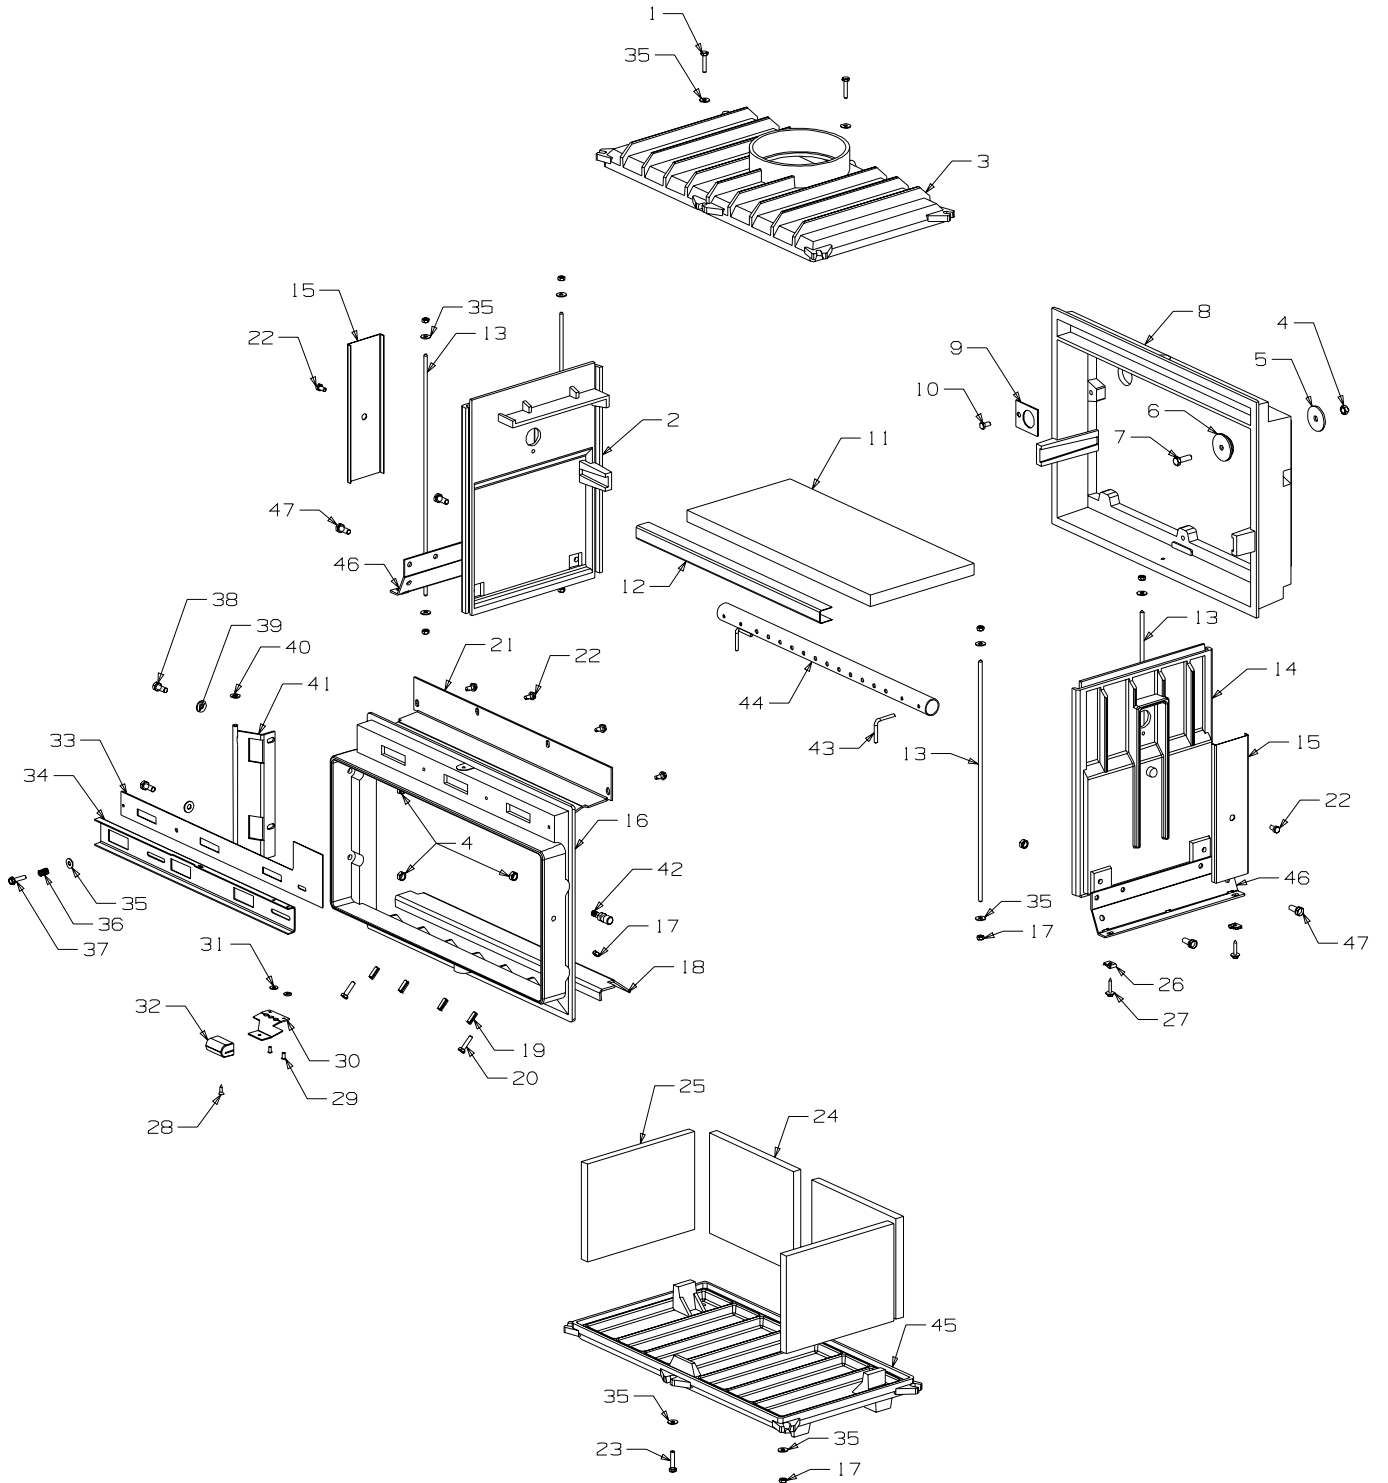

Item No	Part No	Description	Qty	Item No	Part No	Description	Qty
1	501962	Screw, Set M6 x 30	4	786786	Air Slide Complete	1	
2	786645	Firebox-LH Side	1	28 503792	• Screw; Csk No. 8 x 1/2"	1	
3	986302	Firebox-Top	1	29 586167	• Rivet-Pop 4.0 Dia x 4.8	2	
	984090	Plug Assy - 34mm Dia	2	30 986166	• Extension-Slide, Air Inlet	1	
4	501602	• Nut, M8 Hex (2)	13	31 500848	• Washer; Flat 3/16" x .5	2	
5	502093	• Washer, Flat 8 x 42 x 3.0	2	32 986162	• Knob-Air Control	1	
6		NOT AVAILABLE		33 986786	• Plate, Back-Meter 1ID Slot	1	
7	501685	• Screw, Set M8 x 30 Hex	2	34 987155	• Slide-Air Inlet 20 x 50	1	
8	786661	Firebox-Back (Incl. items 1, 9, 10(3), 17(3), 35(2))	1	35 500374	Washer; Flat 1/4"	15	
9	984838	Flange-Secondary Air Tube	3	786788	Air Slide Complete - Water Booster	1	
10	501959	Screw, Set M6 x 12 Hex	9	503792	• Screw; Csk No. 8 x 1/2"	1	
11	786109	Board-Top 20 x 215 x 470 (1 per pack)	1	586167	• Rivet-Pop 4.0 Dia x 4.8	2	
	993048	• Channel-Baffle Reinforcer	1	986166	• Extension-Slide, Air Inlet	1	
	986373	Board-Top 20 x 215 x 470 (5 per pack)	1	500848	• Washer; Flat 3/16" x .5	2	
12	993048	• Channel-Baffle Reinforcer	5	986162	• Knob-Air Control	1	
13	984598	Rod-Tie, M6	4	986788	• Plate, Back-Meter 3ID Slot	1	
14	786646	Firebox-RH Side	1	987155	• Slide-Air Inlet 20 x 50	1	
15	786146	Cover-Secondary Air	2	986899	Plate, Back-Meter - Overnight Burn - NZ	1	
16	786660	Firebox-Front	1	36 585223	Spring-Compression, Air Inlet	2	
17	501682	• Nut, M6 HEX (2)	24	37 503336	Screw, S/T M6 x 25	2	
18	986665	• Plate-Base Air	1	38 501598	Screw, Set M8 x 25 HEX	2	
19	503008	• Pin, Tension 8.0 x 20	4	39 501606	Washer, Flat 8 x 19 x 1.6	2	
20	501963	• Screw, Set M6 x 25 HEX	2	40 006025	Washer, Flat 5/16"		
21	794063	• Deflector-Primary Air	1	41 786664	Hinge Assy (Incl. items 4 (2), 38(2))	1	
22	503003	• Screw; S/T 1/4" x .5 (4)	6	42 586482	Pin-Door Latch	1	
23	501815	Screw, Set M6 x 35	4	43 586439	Pin-Retaining, Secondary Air Tube	1	
24	794065	Board-Firebox, Back 15mm	1	44 986437	Tube-Secondary Air, 12 x 6.5	1	
25	794064	Board-Firebox, Side - 15mm	1	45 786681	Firebox-Bottom	1	
26	503388	Nut-Spire	6	46 786123	Bracket-Mounting, Cabinet	2	
27	503459	Screw, S/T 12 x 25	6	47 501597	Screw, Set M8 x 20 HEX	4	

Bold Text = Assemblies
Bulleted Text = Items included in Assemblies